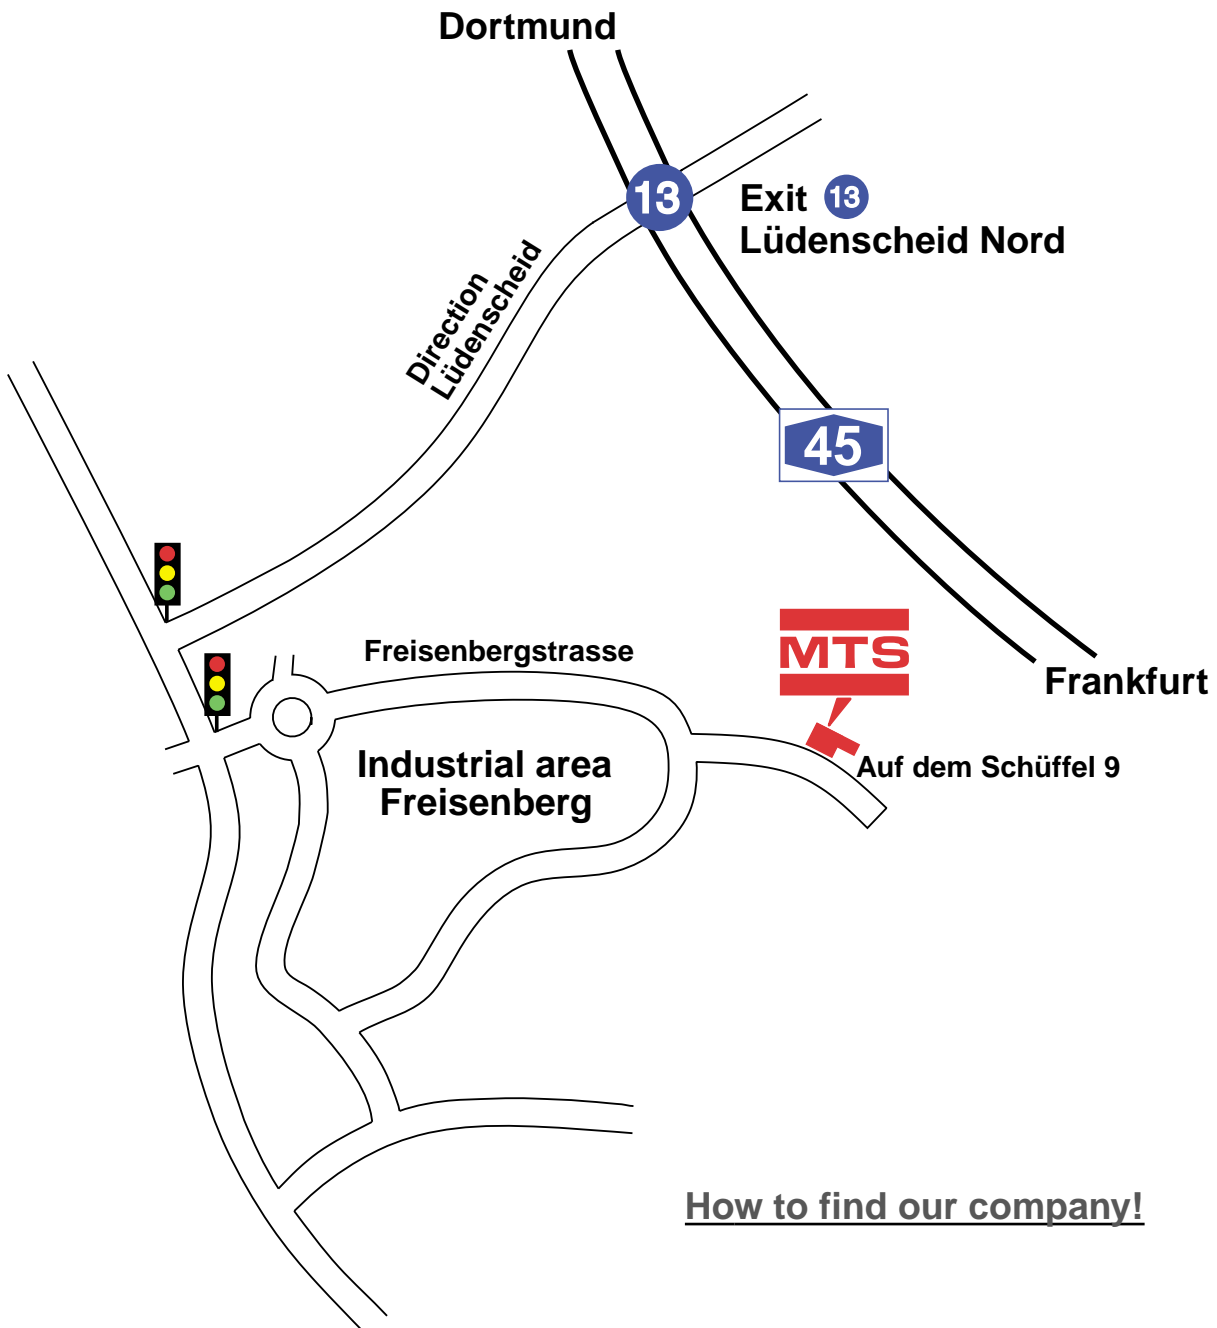

How to find our company..

Motorway 45 - Exit "Lüd. North"

Direction: Lüdenscheid

At the traffic light turn left

Direction: Lüdenscheid City

Next traffic light turn left, through the "Freisenbergstrasse" crossing.

After about 800 m turn left.

Goal: Auf dem Schüffel 9

How to find our company!

MTS Sensor Technologie GmbH & Co. KG

Auf dem Schüffel 9

D-58513 Lüdenscheid, Germany

Tel. + 49 - 2351 - 9587 - 0 | Fax: + 49 - 2351 - 56491